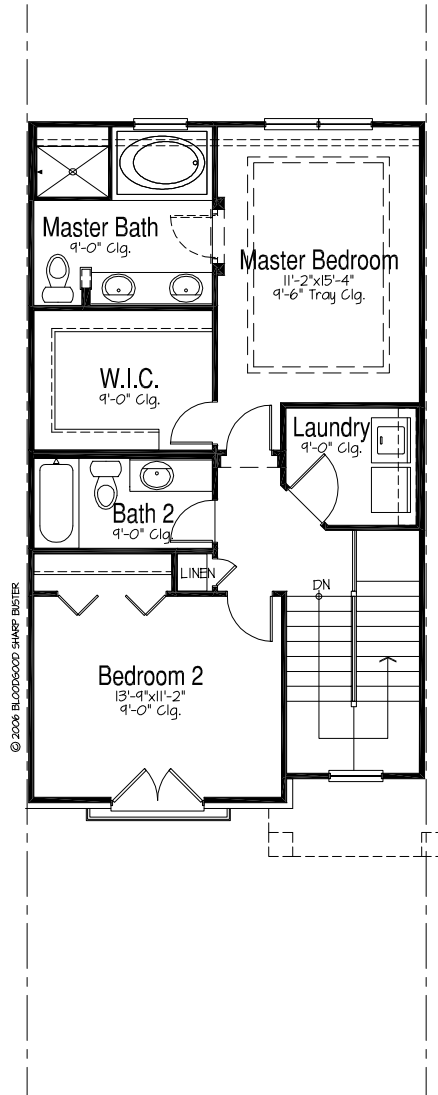

Beacon Row

# Boston

Elevation A

Lower Floor Plan  
 349 Square Feet  
 Total Living Area 1894

# Boston

Beacon Row

Elevation A

Main Floor Plan  
 809 Square Feet  
 Total Living Area 1894

Beacon Row

Boston

Elevation A

Upper Floor Plan

736 Square Feet  
Total Living Area 1894