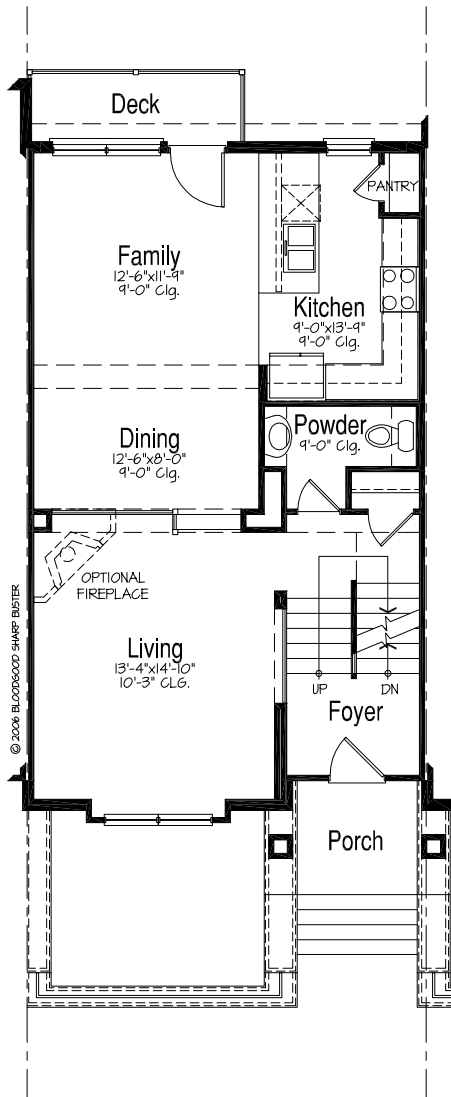

Beacon Row

# Boston

Elevation A

Lower Floor Plan  
 349 Square Feet  
 Total Living Area 1894

# Boston

Beacon Row

Elevation A

Main Floor Plan  
 809 Square Feet  
 Total Living Area 1894

Beacon Row

Boston

Elevation A

Upper Floor Plan

736 Square Feet  
Total Living Area 1894