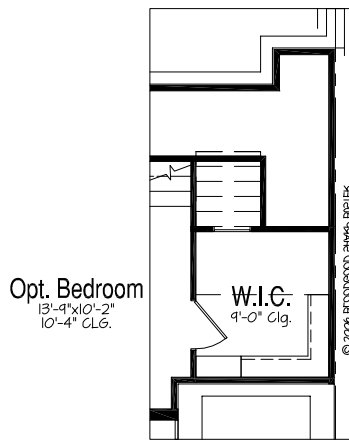

# Philadelphia

Beacon Row

Elevation A

Lower Floor Plan  
413 Square Feet  
Total Living Area 2044

**Bedroom Option**  
60 Square Feet  
Total Lower Floor Square Footage 473

# Philadelphia

Beacon Row

Elevation A

**Lower Floor Plan**  
413 Square Feet  
Total Living Area 2044

# Philadelphia

Beacon Row

Elevation A

Main Floor Plan  
860 Square Feet  
Total Living Area 2044

# Philadelphia

Beacon Row

Elevation A

Upper Floor Plan

771 Square Feet  
Total Living Area 2044