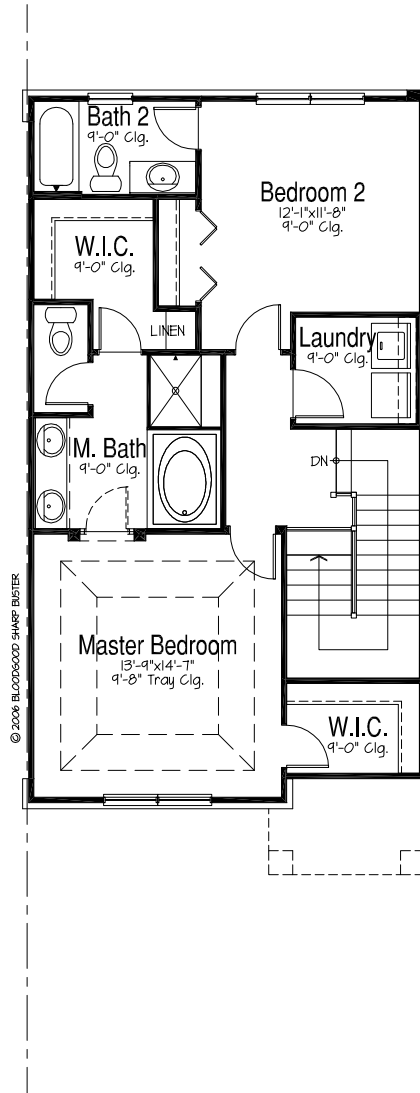

# Philadelphia

Beacon Row

Elevation A

Lower Floor Plan  
413 Square Feet  
Total Living Area 2044

**Bedroom Option**  
60 Square Feet  
Total Lower Floor Square Footage 473

# Philadelphia

Beacon Row

Elevation A

**Lower Floor Plan**  
413 Square Feet  
Total Living Area 2044

# Philadelphia

Beacon Row

Elevation A

Main Floor Plan  
860 Square Feet  
Total Living Area 2044

# Philadelphia

Beacon Row

Elevation A

Upper Floor Plan

771 Square Feet  
Total Living Area 2044