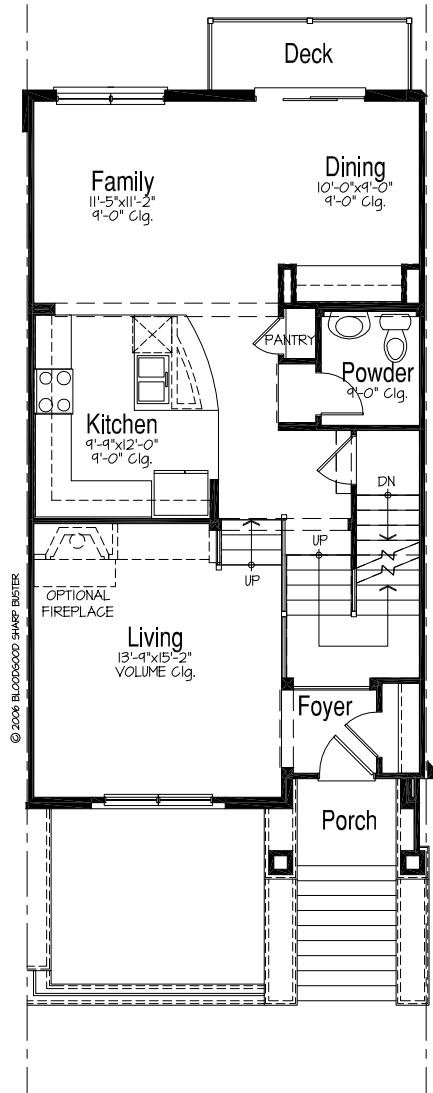

# Philadelphia

Beacon Row

Elevation A

Lower Floor Plan  
413 Square Feet  
Total Living Area 2044

**Bedroom Option**  
60 Square Feet  
Total Lower Floor Square Footage 473

# Philadelphia

Beacon Row

Elevation A

**Lower Floor Plan**  
413 Square Feet  
Total Living Area 2044

# Philadelphia

Beacon Row

Elevation A

Main Floor Plan  
860 Square Feet  
Total Living Area 2044

# Philadelphia

Beacon Row

Elevation A

Upper Floor Plan

771 Square Feet  
Total Living Area 2044