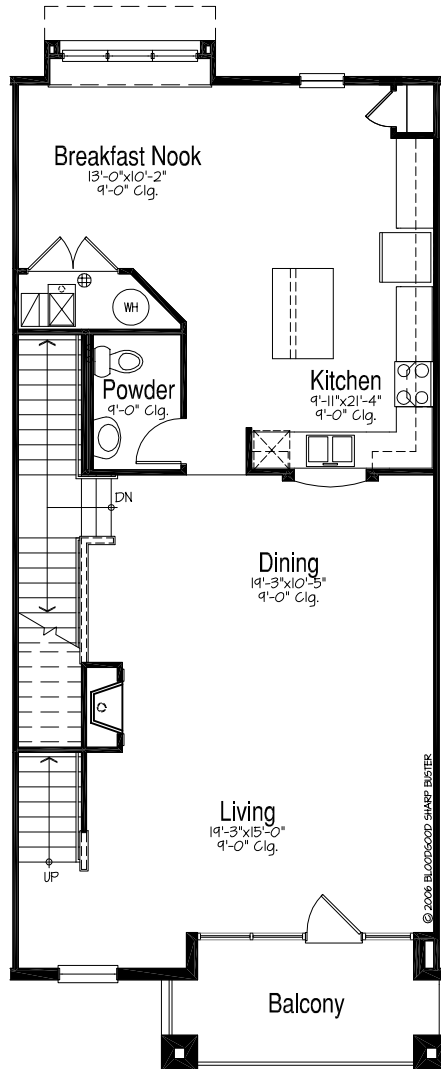

Corner Market

Camden

Plan A

Lower Floor Plan

Work Space: 918 Square Feet

Living Space: 238 Square Feet

Total Living Area 2471

Corner Market

Camden

Plan A

Main Floor Plan

Living Space: 1109 Square Feet

Total Living Area 2471

Corner Market

Camden

Plan A

Upper Floor Plan

Living Space: 1124 Square Feet

Total Living Area 2471