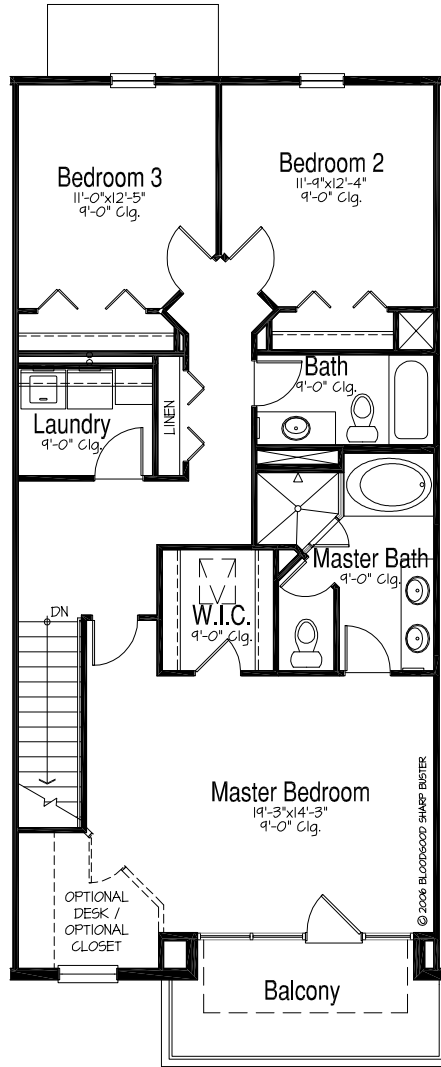

Corner Market

Camden

Plan A

Lower Floor Plan

Work Space: 918 Square Feet

Living Space: 238 Square Feet

Total Living Area 2471

Corner Market

Camden

Plan A

Main Floor Plan

Living Space: 1109 Square Feet

Total Living Area 2471

Corner Market

Camden

Plan A

Upper Floor Plan

Living Space: 1124 Square Feet

Total Living Area 2471