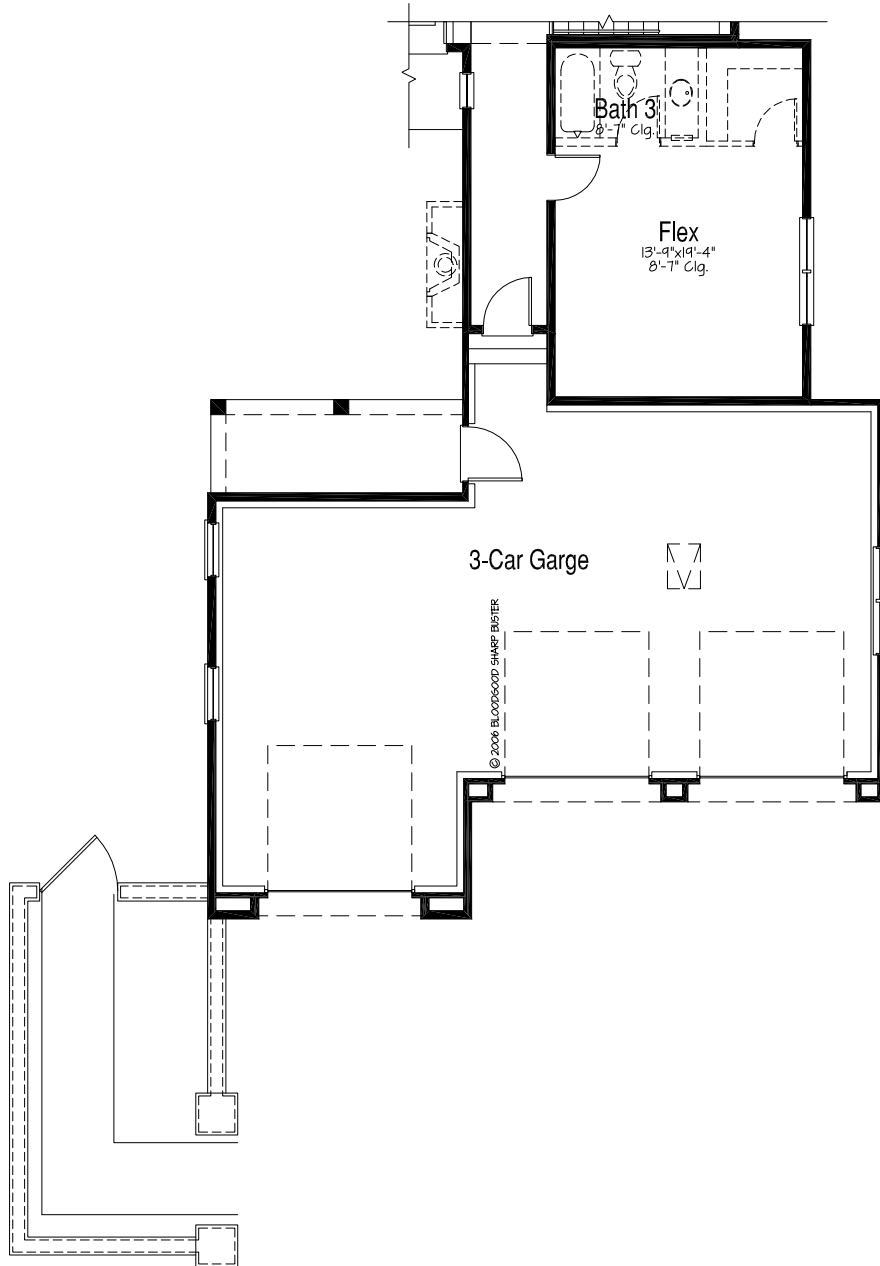

## Finished Basement Option

1427 Square Feet

Total House Square Footage 3806

Courtyards

# Kensington

Plan 1

Courtyards

Main Floor Plan  
2379 Square Feet  
Total Living Area 2379

## Flex Room Option

371 Square Feet

Total Main Floor Square Footage w/ Flex Room 2425