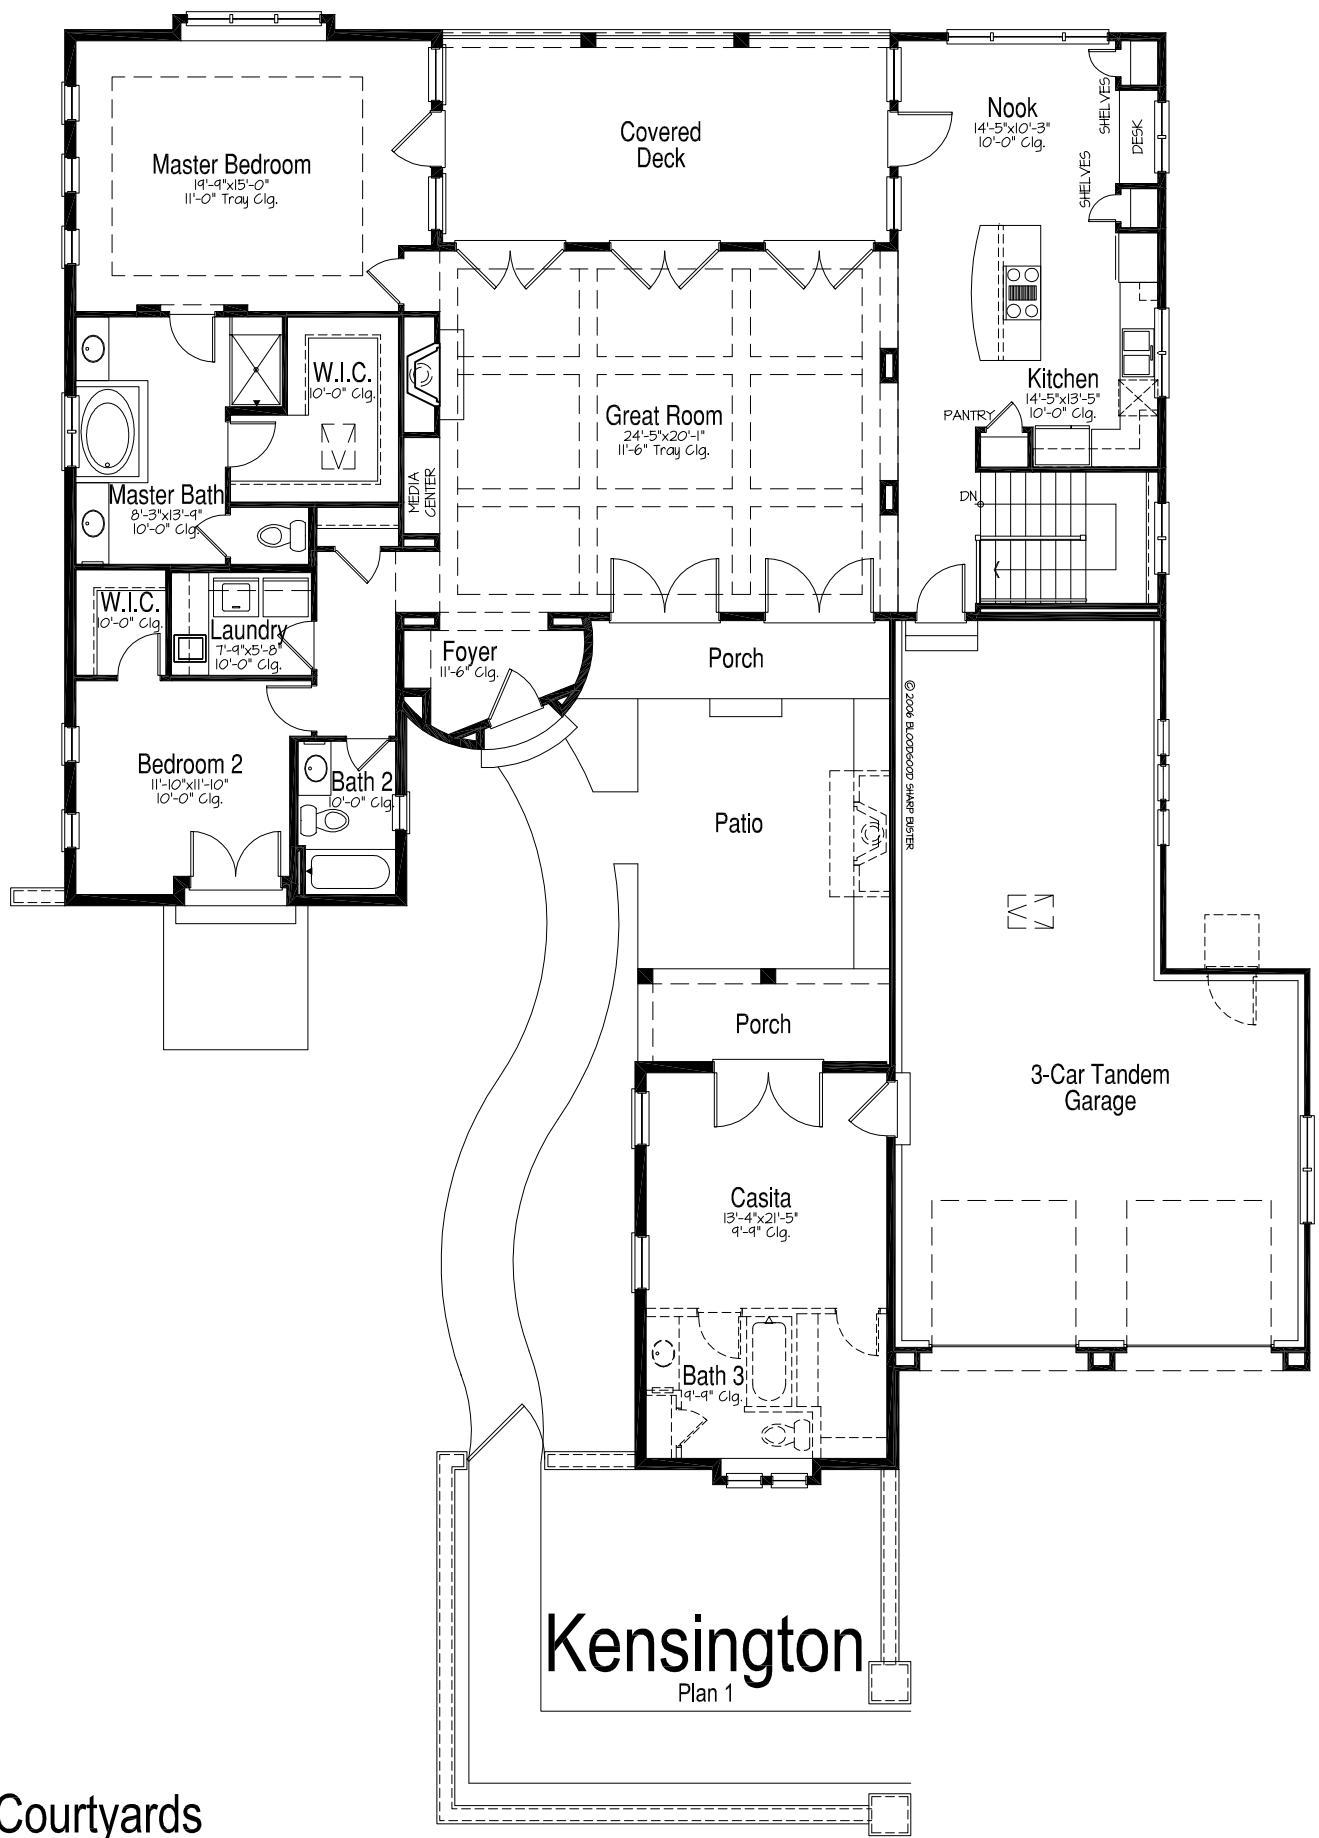

# Kensington

Plan 1

## Finished Basement Option

1427 Square Feet

Total House Square Footage 3806

Courtyards

# Kensington

Plan 1

Courtyards

Main Floor Plan  
2379 Square Feet  
Total Living Area 2379

## Flex Room Option

371 Square Feet

Total Main Floor Square Footage w/ Flex Room 2425