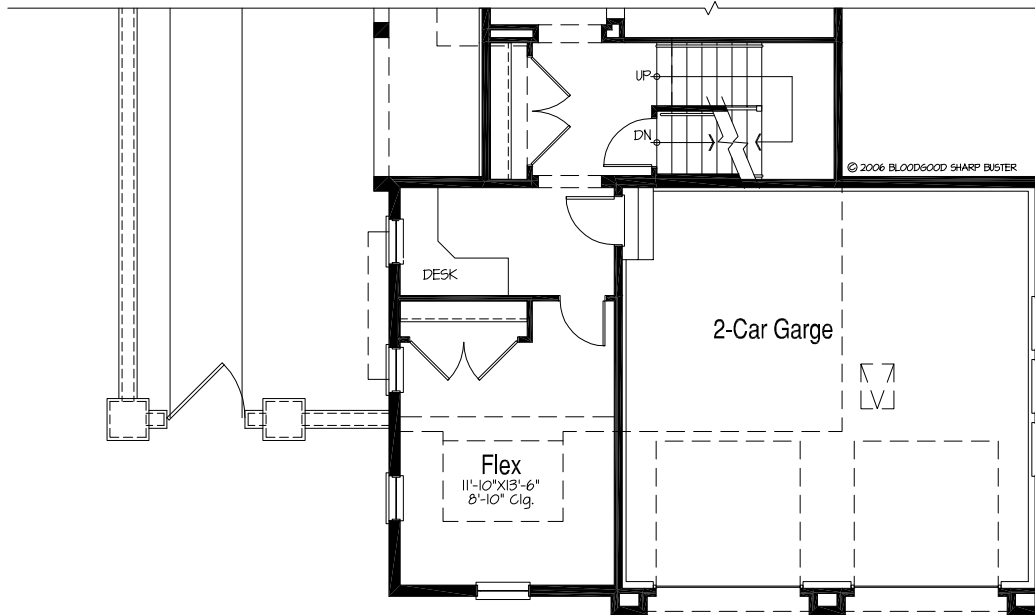

Windsor

Plan 2

Finished Basement Option

1539 Square Feet

Total House Square Footage 4015

Courtyards

Courtyards

Windsor

Plan 2

Main Floor Plan

1866 Square Feet

Total Living Area 2476

Flex Room Option

291 Square Feet

Total Main Floor Square Footage w/ Flex Room 2767

Courtyards

Windsor

Plan 2

Main Floor Plan Options

Courtyards

Windsor

Plan 2

Upper Floor Plan

610 Square Feet
Total Living Area 2476