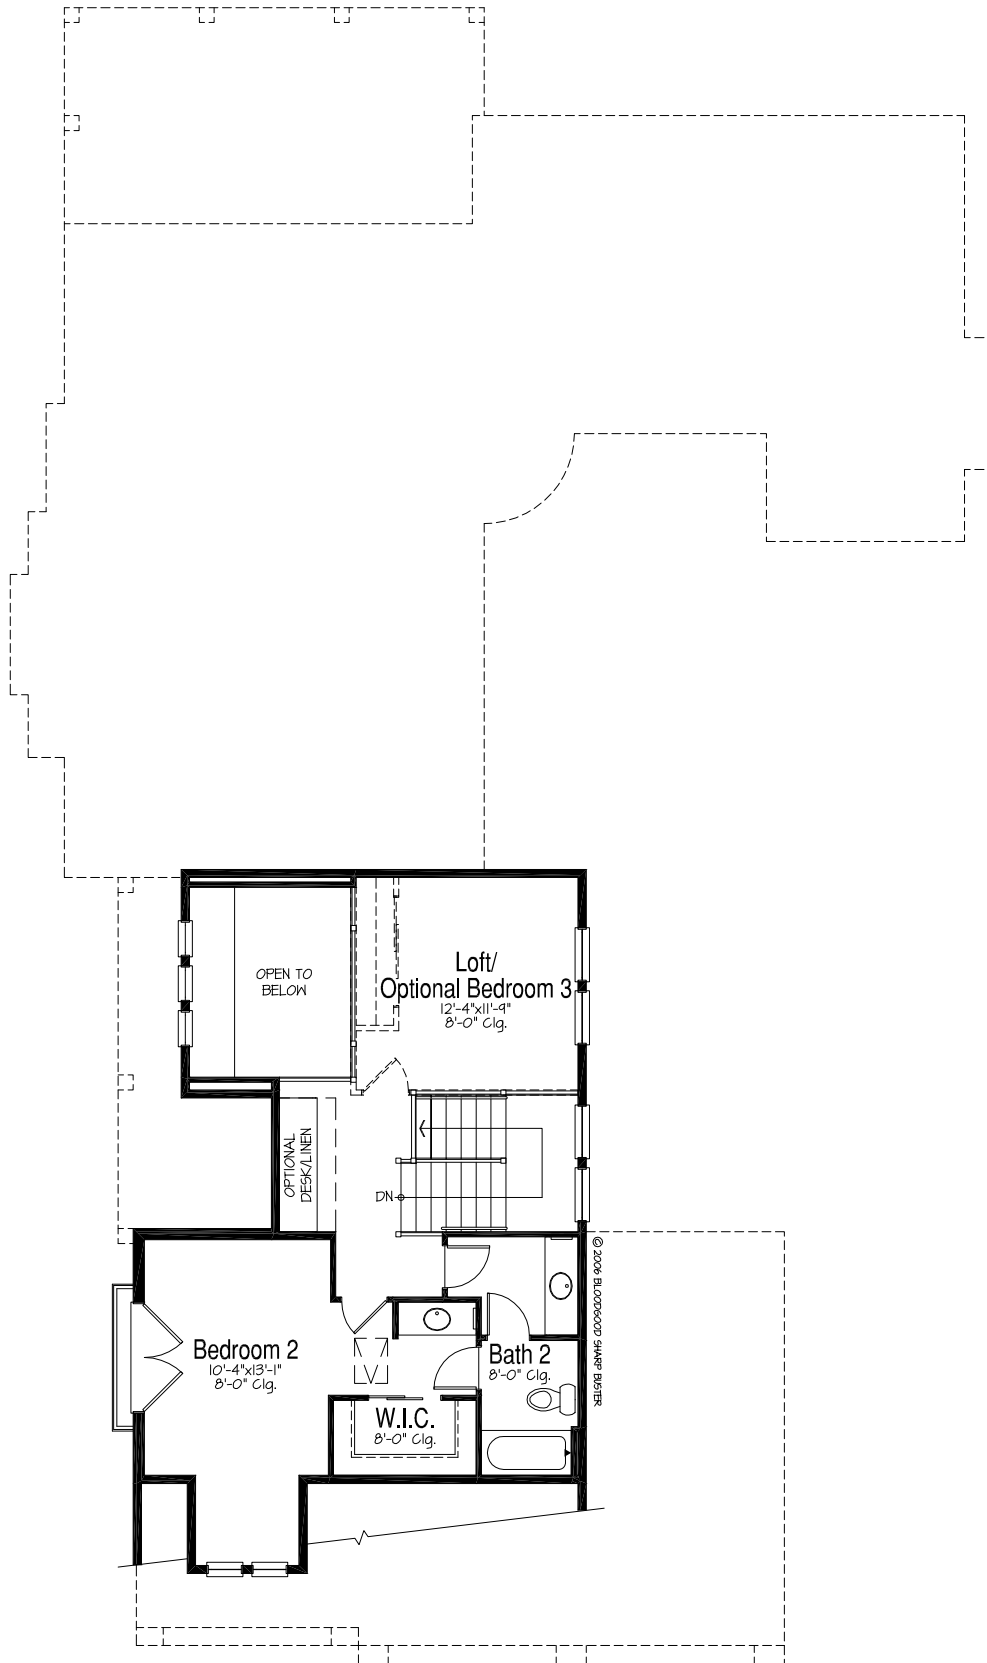

Windsor

Plan 2

Finished Basement Option

1539 Square Feet

Total House Square Footage 4015

Courtyards

Courtyards

Windsor

Plan 2

Main Floor Plan

1866 Square Feet

Total Living Area 2476

Flex Room Option

291 Square Feet

Total Main Floor Square Footage w/ Flex Room 2767

Courtyards

Windsor

Plan 2

Main Floor Plan Options

Courtyards

Windsor

Plan 2

Upper Floor Plan

610 Square Feet
Total Living Area 2476