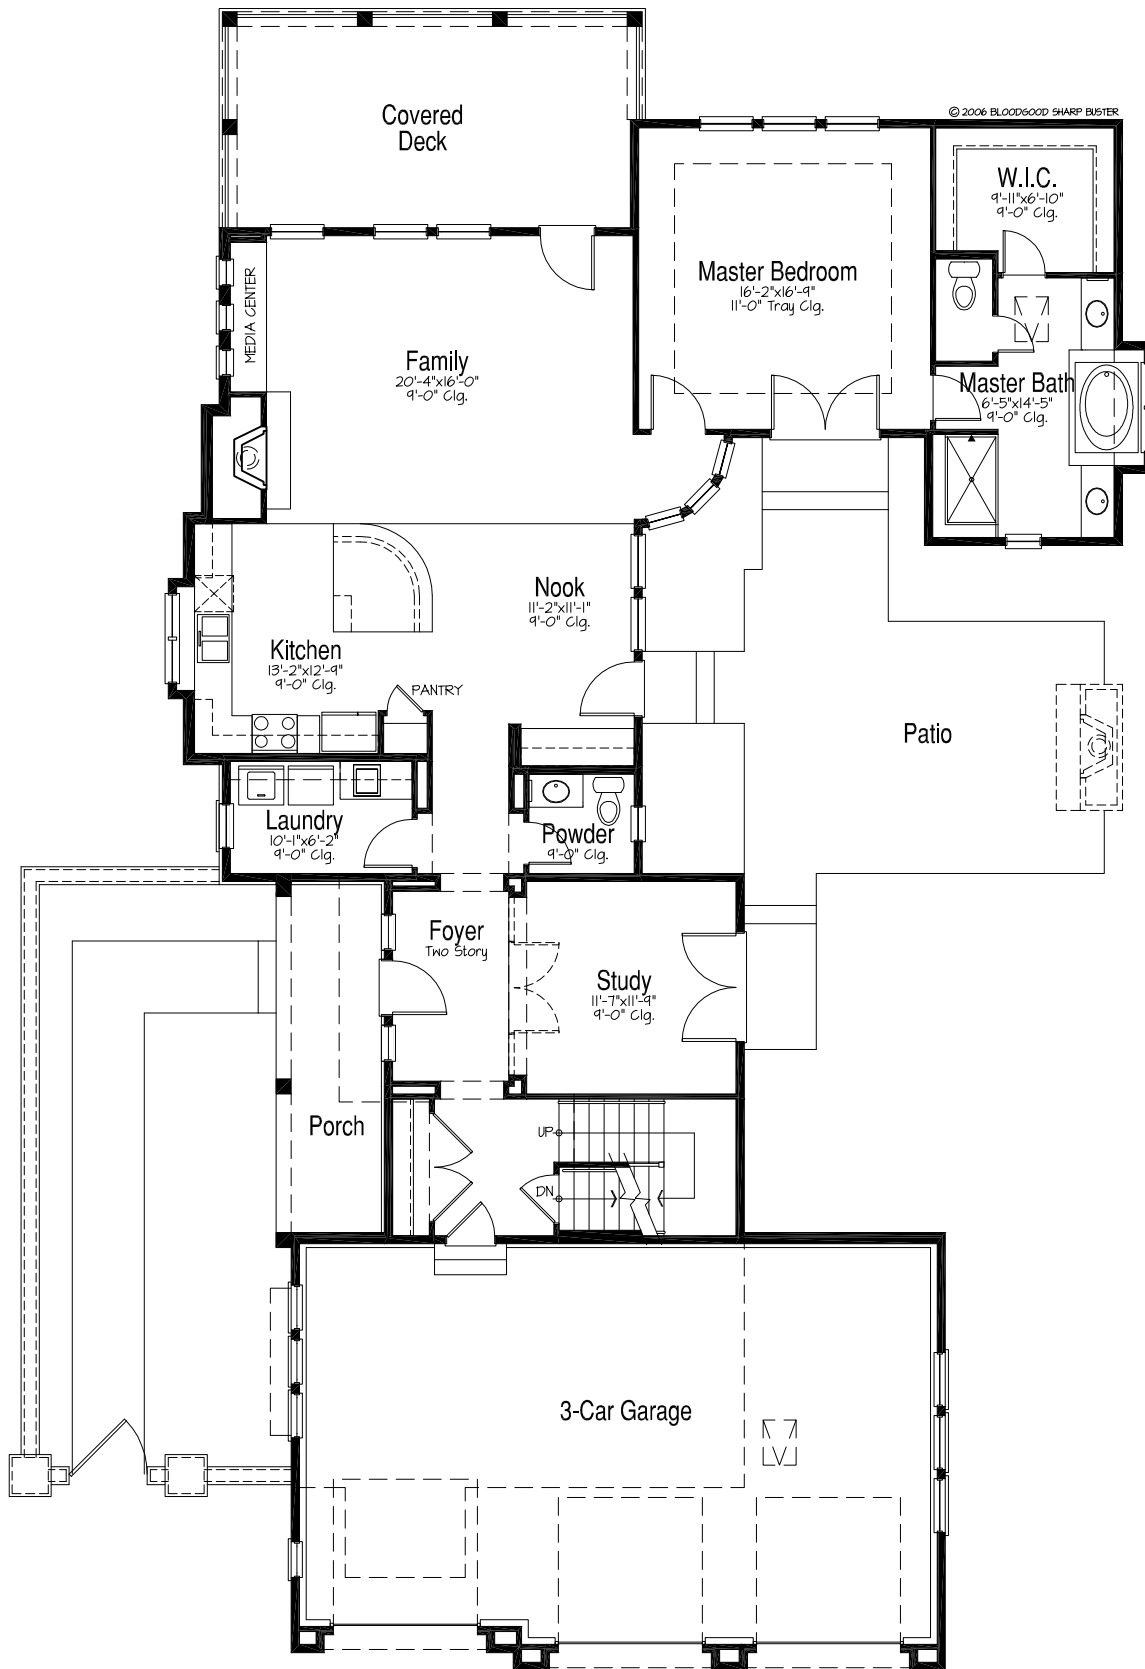

Windsor

Plan 2

Finished Basement Option

1539 Square Feet

Total House Square Footage 4015

Courtyards

Courtyards

Windsor

Plan 2

Main Floor Plan

1866 Square Feet

Total Living Area 2476

Flex Room Option

291 Square Feet

Total Main Floor Square Footage w/ Flex Room 2767

Courtyards

Windsor

Plan 2

Main Floor Plan Options

Courtyards

Windsor

Plan 2

Upper Floor Plan

610 Square Feet
Total Living Area 2476