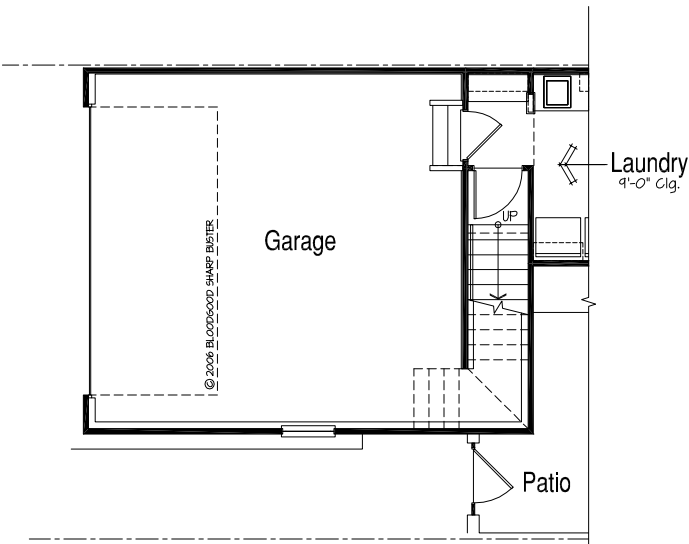

Upper Floor Plan

Bath & Closet Option
Upper Floor Plan

Main Floor Plan

Carriage House Option

Crescent View

Elevation A

549 Square Feet