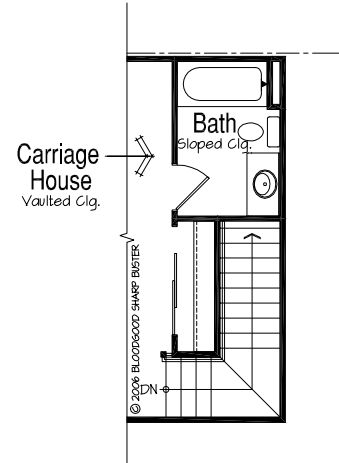

Upper Floor Plan

Bath & Closet Option
Upper Floor Plan

Main Floor Plan

Carriage House Option

Crescent View

Elevation A

549 Square Feet