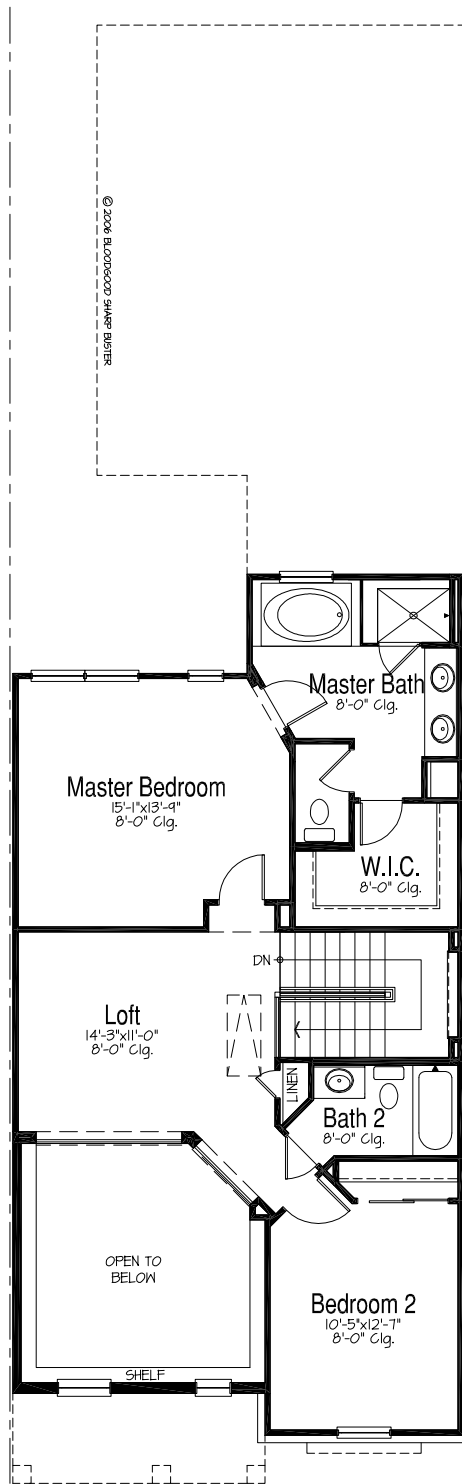

Hamilton

Plan 2

Main Floor Plan

1191 Square Feet

Total Living Area 2038

Crescent View

Bedroom 3 Option
98 Square Feet

Total Main Floor Square Footage w/ Bedroom 3 1191

Crescent View

Hamilton
Plan 2
Main Floor Plan Options

© 2006 BLOODGOOD SHARP BUSTER

Hamilton

Plan 2

Upper Floor Plan

847 Square Feet

Total Living Area 2038

Crescent View