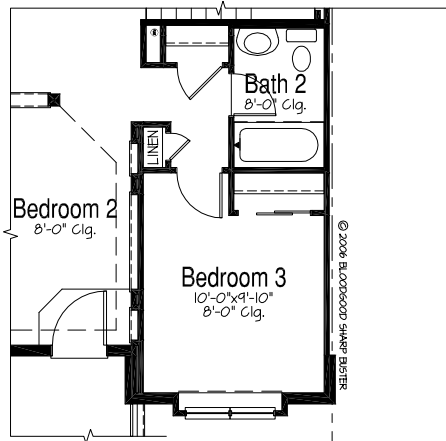

Hamilton

Plan 2

Main Floor Plan

1191 Square Feet

Total Living Area 2038

Crescent View

Bedroom 3 Option
98 Square Feet

Total Main Floor Square Footage w/ Bedroom 3 1191

Crescent View

Hamilton
Plan 2
Main Floor Plan Options

© 2006 BLOODGOOD SHARP BUSTER

Hamilton

Plan 2

Upper Floor Plan

847 Square Feet

Total Living Area 2038