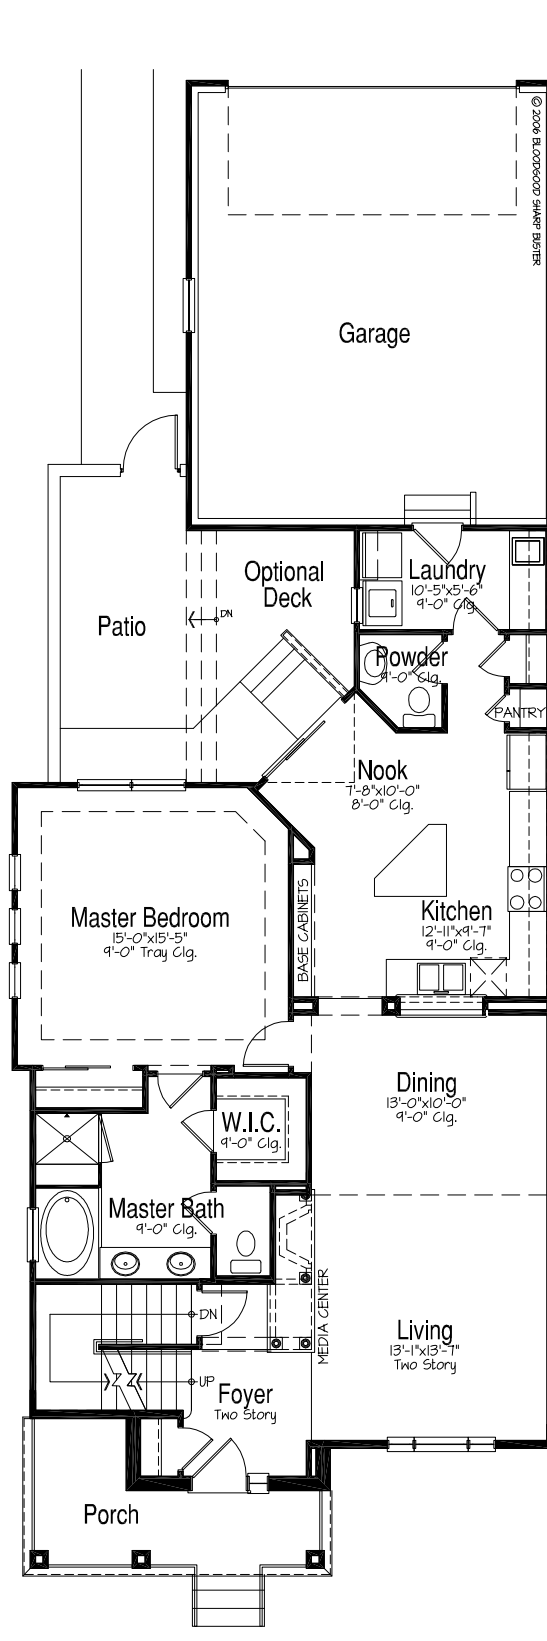

Jackson

Plan 3

Main Floor Plan

1320 Square Feet

Total Living Area 2195

Crescent View

Elevation A

Crescent View

Jackson

Plan 3

Upper Floor Plan

875 Square Feet

Total Living Area 2195

Elevation A

Jackson

Plan 3

Main Floor Plan

1280 Square Feet

Total Living Area 2155

Crescent View

Elevation B

Jackson

Plan 3

Upper Floor Plan

875 Square Feet

Total Living Area 2155

Crescent View

Elevation B