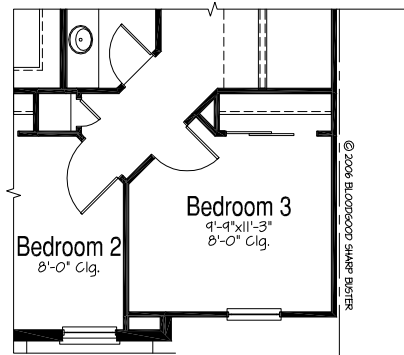

Madison

Plan 1

Main Floor Plan

1074 Square Feet

Total Living Area 1963

Crescent View

Crescent View

Madison

Plan 1

Upper Floor Plan

889 Square Feet

Total Living Area 1963

Bedroom 3 Option
109 Square Feet

Total Upper Floor Square Footage w/ Bedroom 3 889

Crescent View

Madison
Plan 1
Upper Floor Plan Options