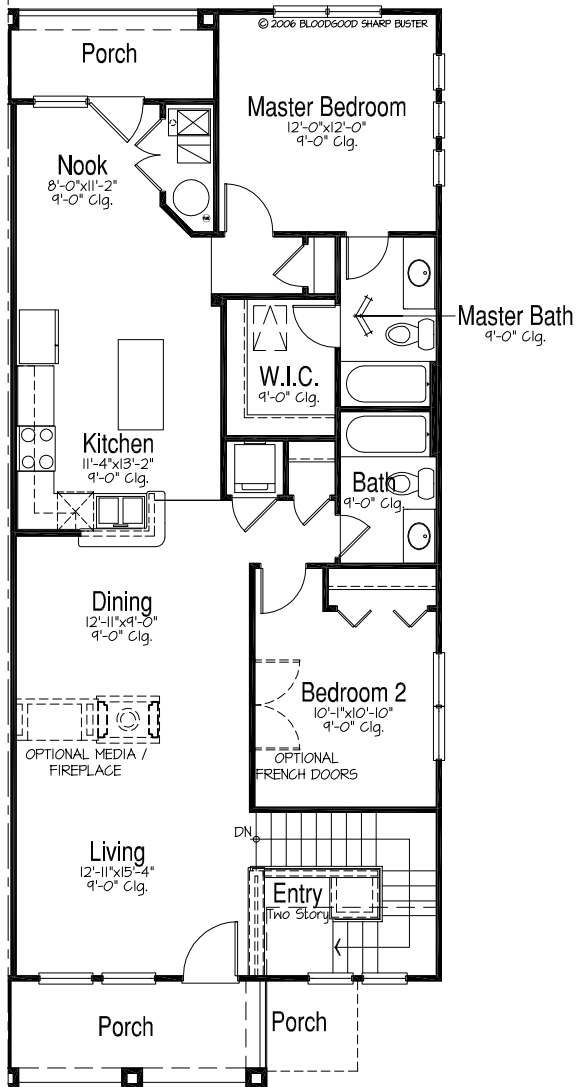

Bordeaux

Plan 3

Main Floor Plan

1127 Square Feet

Total Living Area 1127

Prairie Villas

Elevation A

Bordeaux

Plan 3

Upper Floor Plan

1244 Square Feet
Total Living Area 1244

Prairie Villas

Elevation A