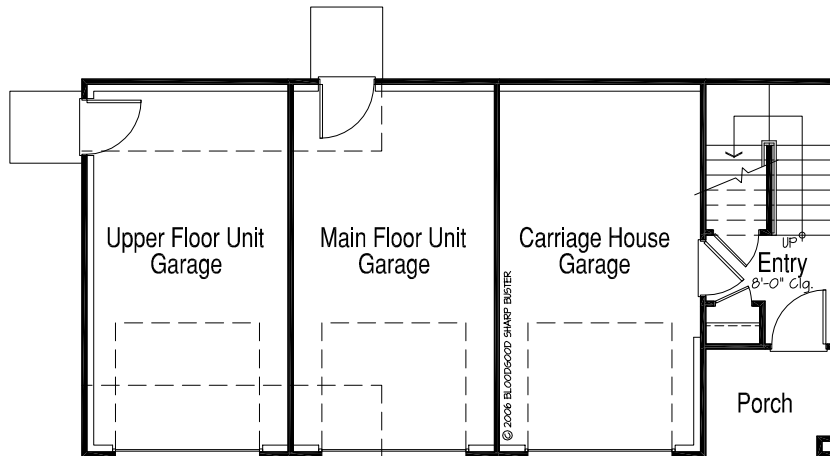

Upper Floor Plan

Main Floor Plan

# Carriage House

Plan 5

Prairie Villas

Main & Upper Floor Plan

Elevation A

753 Square Feet  
Total Living Area 753