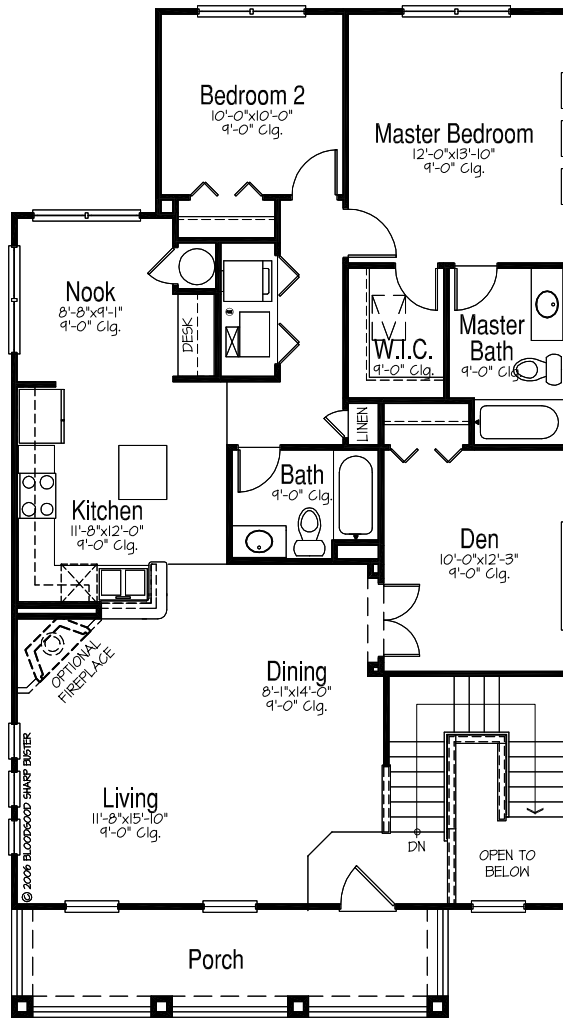

# Catalon

Plan 4

## Main Floor Plan

1316 Square Feet

Total Living Area 1316

Prairie Villas

Elevation A

Prairie Villas

## Upper Floor Plan

1459 Square Feet  
Total Living Area 1459

Elevation A