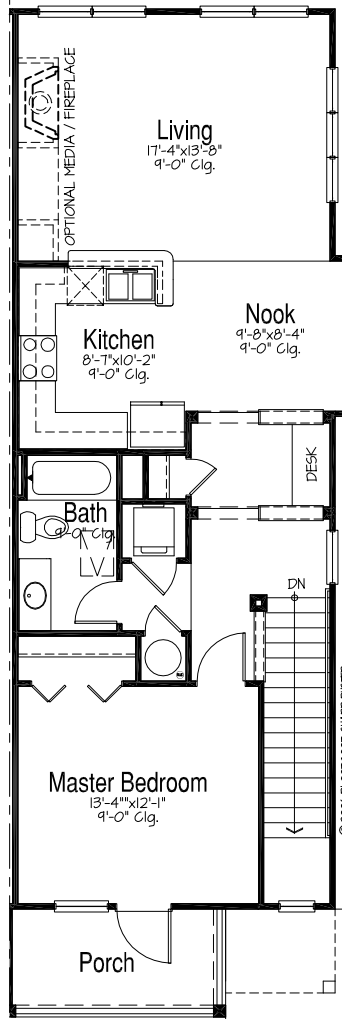

Riviera

Plan 1

Main Floor Plan

831 Square Feet

Total Living Area 831

Prairie Villas

Elevation A

Riviera

Plan 1

Upper Floor Plan

913 Square Feet

Total Living Area 913

Prairie Villas

Elevation A