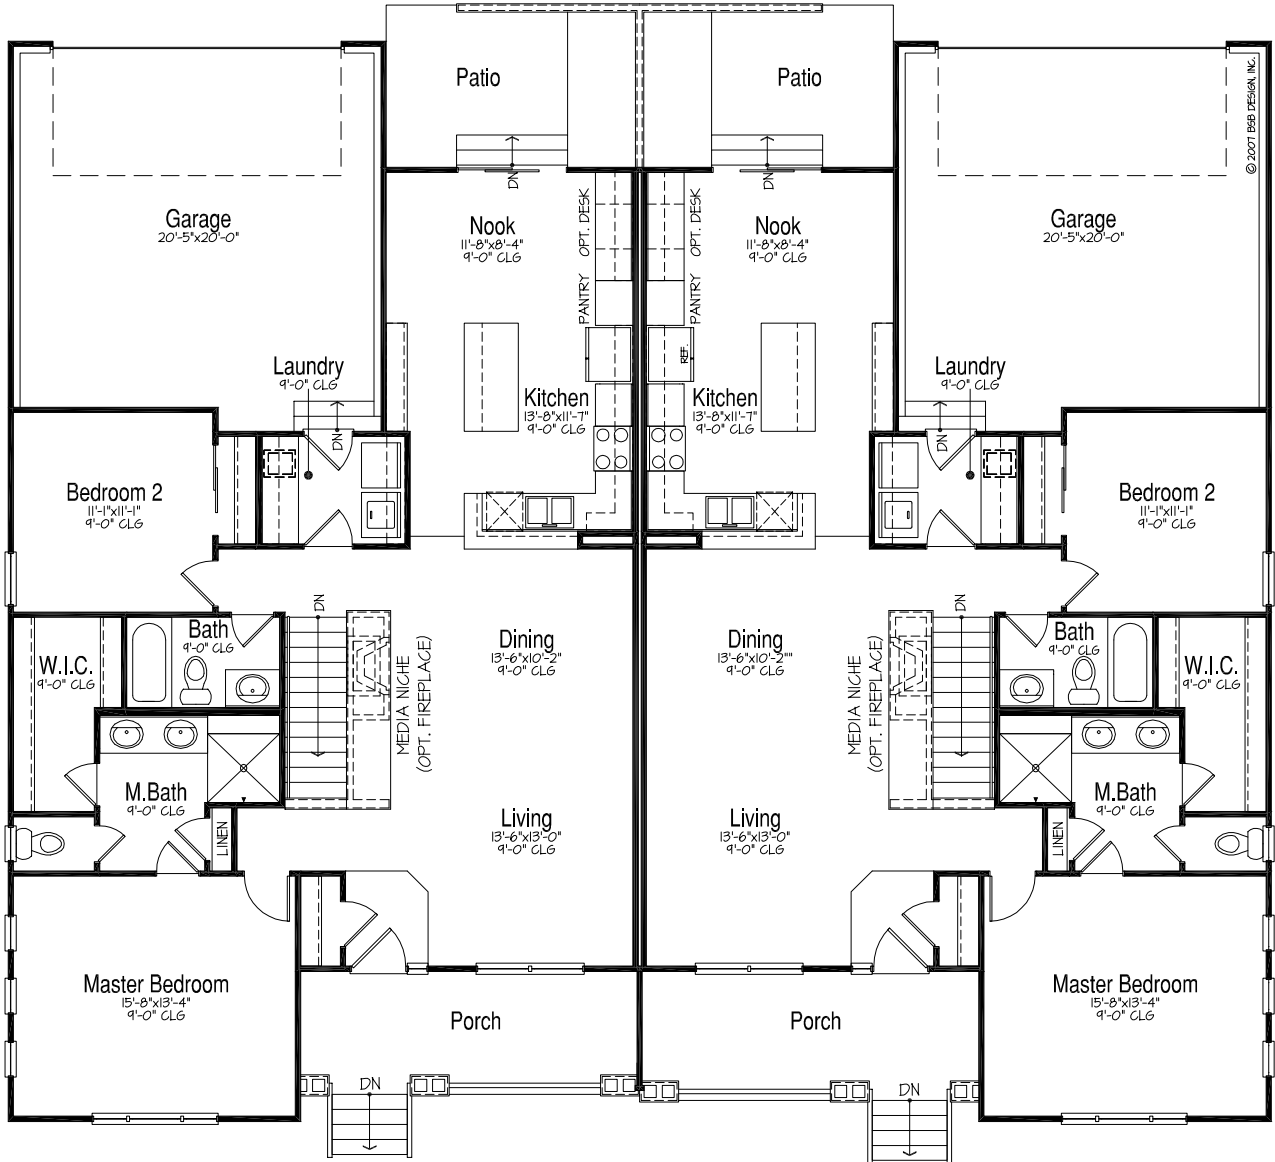

Westbrooke Ranch Townhomes

Fieldstone
Front Elevation

Westbrooke Ranch Townhomes

Fieldstone
Floor Plan

1414 Square Feet