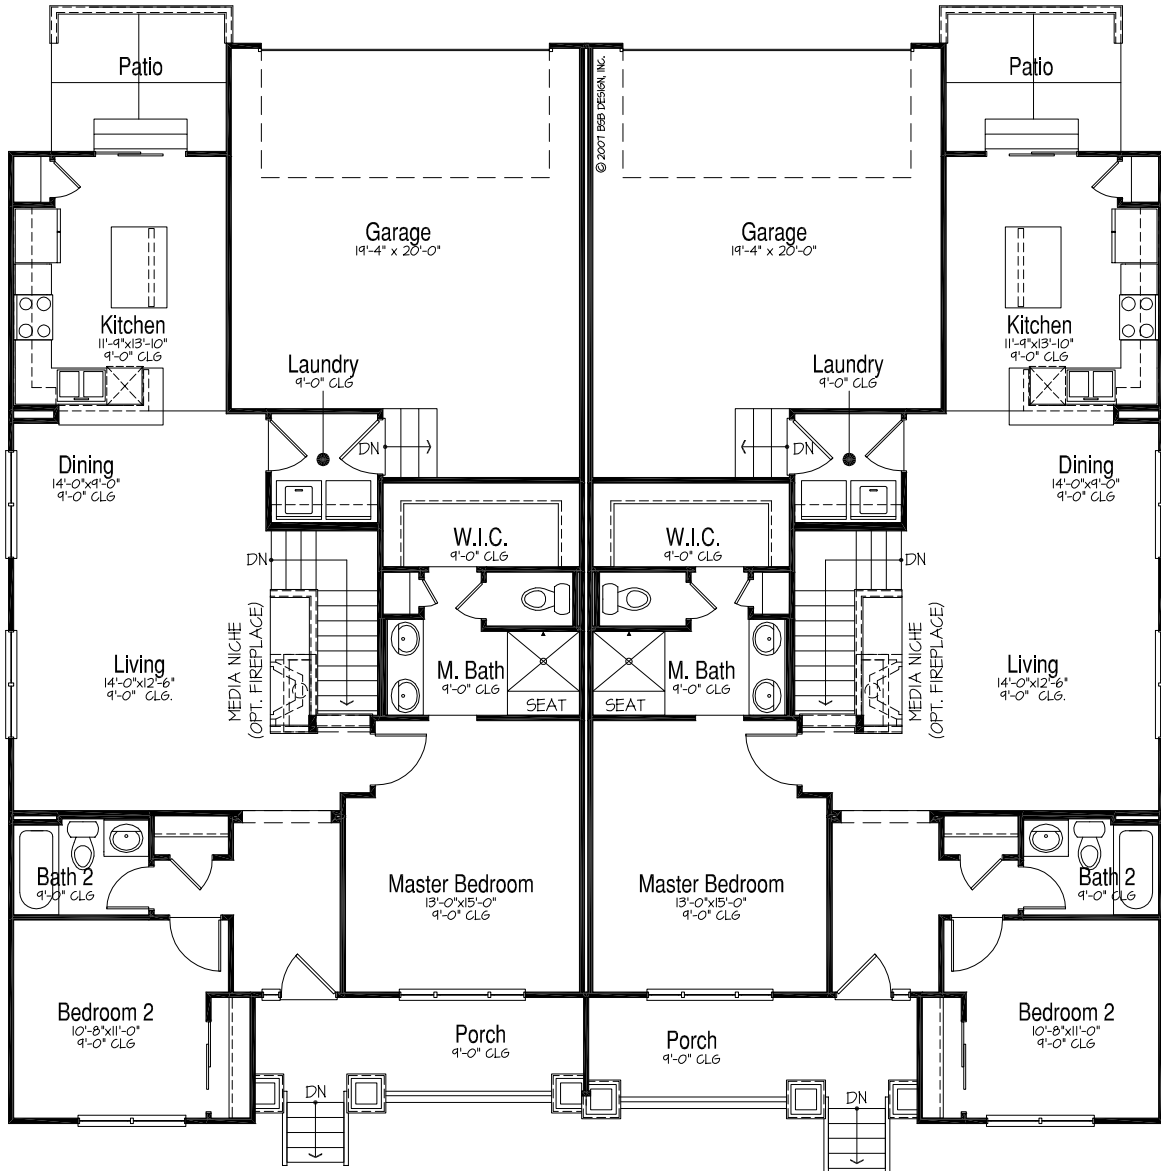

Westbrooke Ranch Townhomes

Westhaven
Front Elevation

Westbrooke Ranch Townhomes

Westhaven
 Floor Plan
 1275 Square Feet